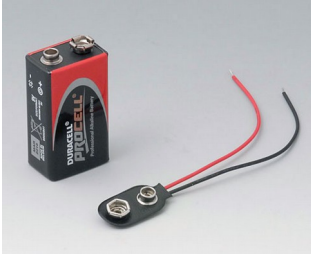

A9093108
DIATEC S
ABS (UL 94 HB)
lava
210x48x200mm
IP 40

A9094107
DIATEC M
ABS (UL 94 HB)
off-white RAL 9002
270x48x200mm
IP 40

A9094108
DIATEC M
ABS (UL 94 HB)
lava
270x48x200mm
IP 40

A9095107
DIATEC L
ABS (UL 94 HB)
off-white RAL 9002
330x48x200mm
IP 40

A9095108
DIATEC L
ABS (UL 94 HB)
lava
330x48x200mm
IP 40

DIATEC 对讲机盒

“电池” 配件

A9160003
Plug-in contact, 1 x 9 V (PP3)

A9190002
Set of battery clips,
2xN/2xAA/2xAAA
Steel
tin-plated

A9190015
Set of battery clips, 2 x AA
Steel
nickel-plated