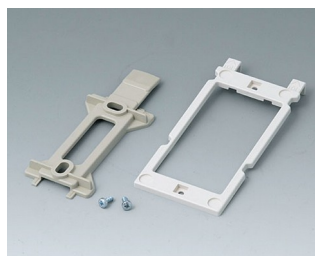

B1350048
Wall suspension elements
ABS (UL 94 HB)
pebble grey RAL 7032