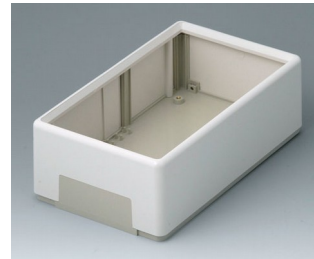

A9540165
FLAT-PACK CASE 210 A
ABS (UL 94 HB)
off-white RAL 9002
210x125x70mm
IP 40