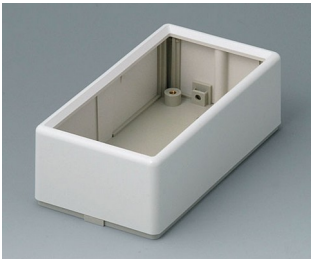

A9520165
FLAT-PACK CASE 120 A
ABS (UL 94 HB)
off-white RAL 9002
120x65x40mm
IP 40