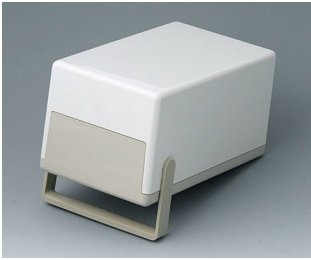

FLAT-PACK CASE 扁平机盒

A9041165
FLAT-PACK CASE 189 H, Vers. II
ABS (UL 94 HB)
off-white RAL 9002
189x110x97mm
IP 40