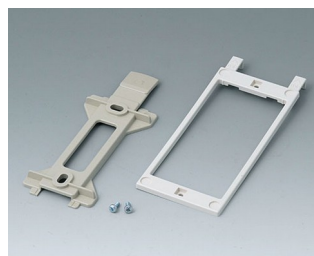

B1360048
Wall suspension elements
ABS (UL 94 HB)
pebble grey RAL 7032