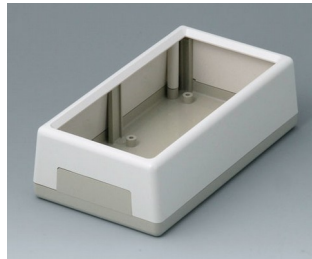

A9530165
FLAT-PACK CASE 150 A
ABS (UL 94 HB)
off-white RAL 9002
150x85x45mm
IP 40