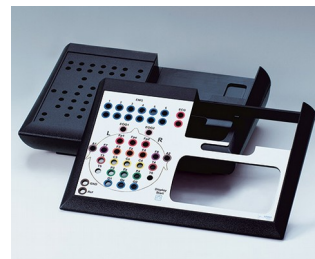

DECOR FOILS

If required we can also print in full-tone white, cut out display or LED windows and emboss the foils for key functions.

The decor foils are made in our own in-house printing department, assembled with adhesive layers and then cut to size for the recessed surface in the enclosure. If required we can apply the foils to the enclosure.

Digital printing directly on the enclosure also makes a great impression. Find out about the options available.

Subject to technical modification without notice. © by OKW Gehäusesysteme, Buchen/Germany.