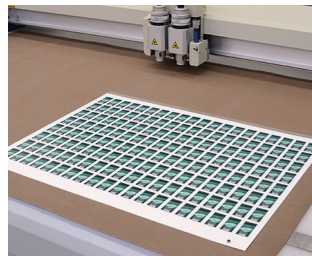

DECOR FOILS

If required we can also print in full-tone white, cut out display or LED windows and emboss the foils for key functions.

The decor foils are made in our own in-house printing department, assembled with adhesive layers and then cut to size for the recessed surface in the enclosure. If required we can apply the foils to the enclosure.

Digital printing directly on the enclosure also makes a great impression. Find out about the options available.

Subject to technical modification without notice. © by OKW Gehäusesysteme, Buchen/Germany.