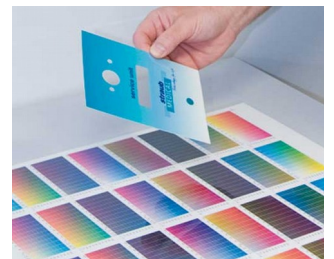

DECOR FOILS

If required we can also print in full-tone white, cut out display or LED windows and emboss the foils for key functions.

The decor foils are made in our own in-house printing department, assembled with adhesive layers and then cut to size for the recessed surface in the enclosure. If required we can apply the foils to the enclosure.

Digital printing directly on the enclosure also makes a great impression. Find out about the options available.

Subject to technical modification without notice. © by OKW Gehäusesysteme, Buchen/Germany.