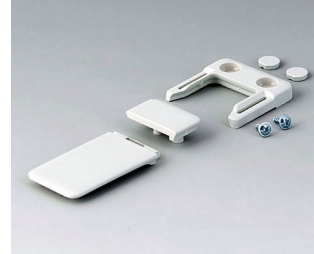

# CARRYING ACCESSORIES

## Select Versions

**A9100001**  
Ring eyelet  
PA 6  
volcano

**A9100002**  
Ring eyelet  
PA 6  
volcano

**A9152047**  
Combi-Clip  
ABS (UL 94 HB)  
off-white RAL 9002  
45x27mm

**A9152048**  
Combi-Clip  
ABS (UL 94 HB)  
lava  
45x27mm