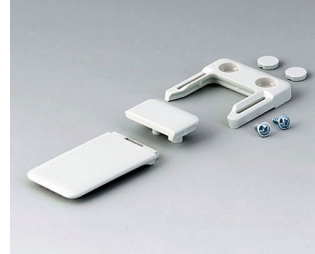

# CARRYING ACCESSORIES

## Select Versions

**A9100001**  
Ring eyelet  
PA 6  
volcano

**A9100002**  
Ring eyelet  
PA 6  
volcano

**A9152047**  
Combi-Clip  
ABS (UL 94 HB)  
off-white RAL 9002  
45x27mm

**A9152048**  
Combi-Clip  
ABS (UL 94 HB)  
lava  
45x27mm