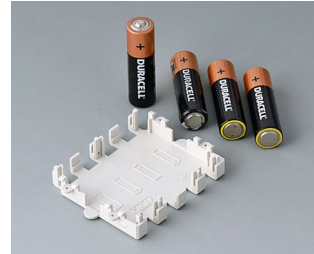

## BUTTON CELL HOLDERS

### Select Versions

**A9156001**  
Battery holder, 2 x AA  
PP  
black RAL 9005

**A9156003**  
Battery holder, 1 x 9 V (PP3)  
Steel  
nickel-plated

**A9174004**  
Battery compartment, 4 x AA  
ABS (UL 94 HB)  
off-white RAL 9002