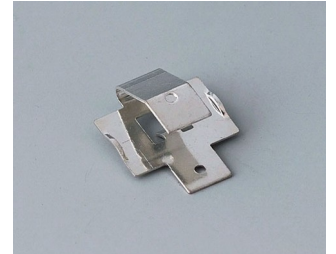

BATTERY COMPARTMENTS AND HOLDERS,

GEHÄUSE
SYSTEME

BUTTON CELL HOLDERS

Accessory "battery"

A9156002
Plug-in contact, 1 x 9 V (PP3)

A9161001
Set of battery clips, 4 x AA
Steel
tin-plated

A9193003
Battery-clips, double contact
Steel
tin-plated

A9193004
Battery-clips, single contact
Steel
tin-plated

A9193005
Battery clips, double contact
Steel
nickel-plated

A9193006
Battery-clips, single contact
Steel
nickel-plated

A9193008
Battery clips, double contact
CuBe
nickel-plated