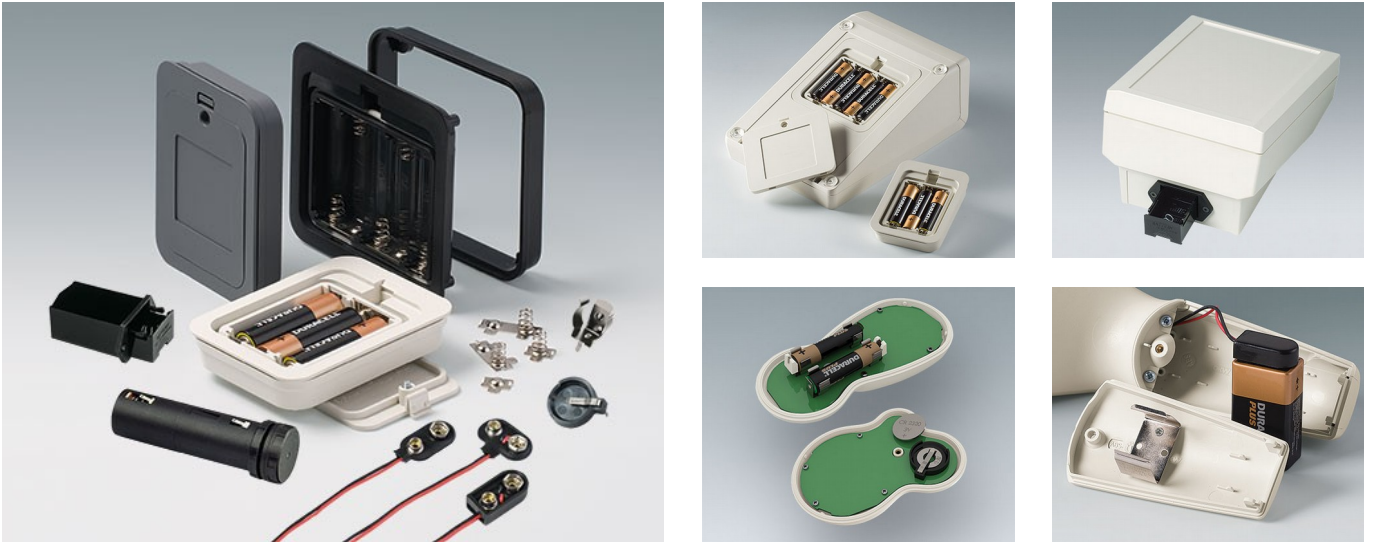

# BATTERY COMPARTMENTS AND HOLDERS,

# BUTTON CELL HOLDERS

- Universal battery compartments and holders for AAA, AA, C and 9V size batteries for direct installation in front panels or enclosure walls.
- Also, button cell holders for installation on PCBs.