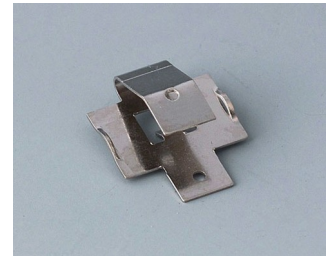

BATTERY COMPARTMENTS AND HOLDERS,

GEHÄUSE
SYSTEME

BUTTON CELL HOLDERS

Accessory "battery"

A9156002
Plug-in contact, 1 x 9 V (PP3)

A9161001
Set of battery clips, 4 x AA
Steel
tin-plated

A9193003
Battery-clips, double contact
Steel
tin-plated

A9193004
Battery-clips, single contact
Steel
tin-plated

A9193005
Battery clips, double contact
Steel
nickel-plated

A9193006
Battery-clips, single contact
Steel
nickel-plated

A9193008
Battery clips, double contact
CuBe
nickel-plated

A9193009
Battery clips, single contact
CuBe
nickel-plated

Subject to technical modification without notice. © by OKW Gehäusesysteme, Buchen/Germany.