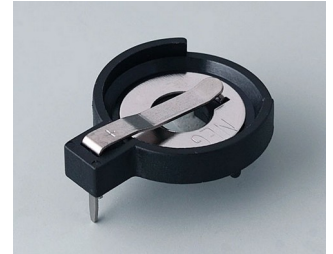

Machining

Printing

Laser marking

Installation / Assembly
of accessories

BATTERY COMPARTMENTS AND HOLDERS,

GEHÄUSE
SYSTEME

BUTTON CELL HOLDERS

Select Versions

A9156001
Battery holder, 2 x AA
PP
black RAL 9005

A9156003
Battery holder, 1 x 9 V (PP3)
Steel
nickel-plated

A9174004
Battery compartment, 4 x AA
ABS (UL 94 HB)
off-white RAL 9002

A9193037
Button cell holder, Ø 20 mm

A9193038
Button cell holder, Ø 23 mm

A9193039
Button cell holder, Ø 12 mm

A9193040
Button cell holder, Ø 16 mm

A9250250
Battery spacer
PE foam
50x25x4mm

A9250251
Battery spacer
PE foam
50x25x3mm

A9301330
Battery holder, 3 x AA
PA
black RAL 9005