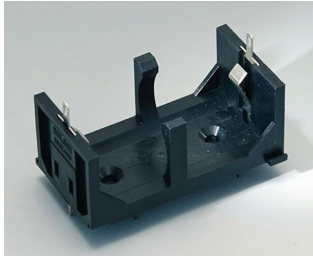

A9193038
Button cell holder, Ø 23 mm

A9193039
Button cell holder, Ø 12 mm

A9193040
Button cell holder, Ø 16 mm

A9250250
Battery spacer
PE foam
50x25x4mm

A9250251
Battery spacer
PE foam
50x25x3mm

A9301330
Battery holder, 3 x AA
PA
black RAL 9005

A9302510
Battery holder, 1 x 9 V (PP3)
PA
black RAL 9005

A9302540
Battery holder, 4 x AA
PA
black RAL 9005

BATTERY COMPARTMENTS AND HOLDERS,

GEHÄUSE
SYSTEME

BUTTON CELL HOLDERS

A9303210
Battery holder, 1 x C
PA
black RAL 9005