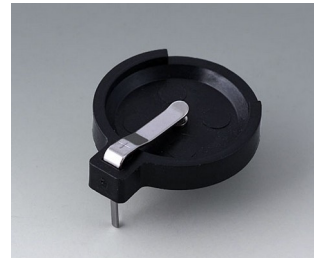

Machining

Printing

Laser marking

Installation / Assembly
of accessories

BATTERY COMPARTMENTS AND HOLDERS,

GEHÄUSE
SYSTEME

BUTTON CELL HOLDERS

Select Versions

A9156001
Battery holder, 2 x AA
PP
black RAL 9005

A9156003
Battery holder, 1 x 9 V (PP3)
Steel
nickel-plated

A9174004
Battery compartment, 4 x AA
ABS (UL 94 HB)
off-white RAL 9002

A9193037
Button cell holder, Ø 20 mm

A9193038
Button cell holder, Ø 23 mm

A9193039
Button cell holder, Ø 12 mm

A9193040
Button cell holder, Ø 16 mm

A9250250
Battery spacer
PE foam
50x25x4mm

A9250251
Battery spacer
PE foam
50x25x3mm

A9301330
Battery holder, 3 x AA
PA
black RAL 9005