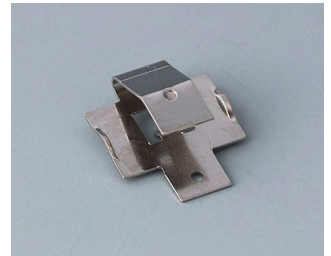

## BUTTON CELL HOLDERS

### Accessory "battery"

**A9156002**  
Plug-in contact, 1 x 9 V (PP3)

**A9161001**  
Set of battery clips, 4 x AA  
Steel  
tin-plated

**A9193003**  
Battery-clips, double contact  
Steel  
tin-plated

**A9193004**  
Battery-clips, single contact  
Steel  
tin-plated

**A9193005**  
Battery clips, double contact  
Steel  
nickel-plated

**A9193006**  
Battery-clips, single contact  
Steel  
nickel-plated

**A9193008**  
Battery clips, double contact  
CuBe  
nickel-plated