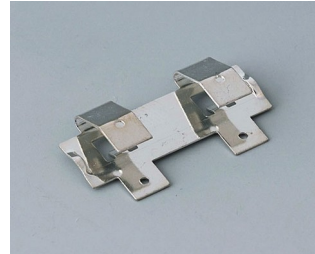

# BATTERY COMPARTMENTS AND HOLDERS,

GEHÄUSE  
SYSTEME

## BUTTON CELL HOLDERS

### Accessory "battery"

**A9156002**  
Plug-in contact, 1 x 9 V (PP3)

**A9161001**  
Set of battery clips, 4 x AA  
Steel  
tin-plated

**A9193003**  
Battery-clips, double contact  
Steel  
tin-plated

**A9193004**  
Battery-clips, single contact  
Steel  
tin-plated