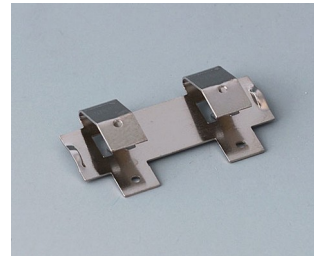

BATTERY COMPARTMENTS AND HOLDERS,

GEHÄUSE
SYSTEME

BUTTON CELL HOLDERS

Accessory "battery"

A9156002
Plug-in contact, 1 x 9 V (PP3)

A9161001
Set of battery clips, 4 x AA
Steel
tin-plated

A9193003
Battery-clips, double contact
Steel
tin-plated

A9193004
Battery-clips, single contact
Steel
tin-plated

A9193005
Battery clips, double contact
Steel
nickel-plated

A9193006
Battery-clips, single contact
Steel
nickel-plated

A9193008
Battery clips, double contact
CuBe
nickel-plated