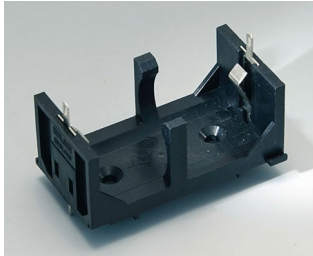

BATTERY COMPARTMENTS AND HOLDERS,

GEHÄUSE
SYSTEME

BUTTON CELL HOLDERS

A9303210
Battery holder, 1 x C
PA
black RAL 9005