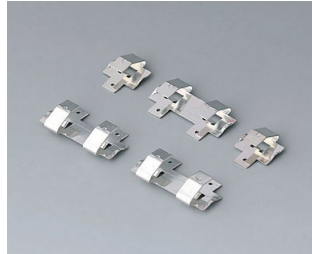

BATTERY COMPARTMENTS AND HOLDERS,

GEHÄUSE
SYSTEME

BUTTON CELL HOLDERS

Accessory "battery"

A9156002
Plug-in contact, 1 x 9 V (PP3)

A9161001
Set of battery clips, 4 x AA
Steel
tin-plated

A9193003
Battery-clips, double contact
Steel
tin-plated

A9193004
Battery-clips, single contact
Steel
tin-plated

A9193005
Battery clips, double contact
Steel
nickel-plated

A9193006
Battery-clips, single contact
Steel
nickel-plated

A9193008
Battery clips, double contact
CuBe
nickel-plated