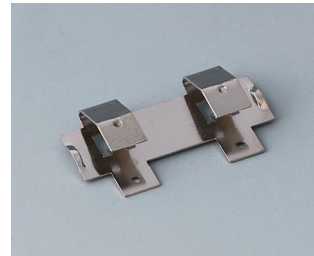

BATTERY COMPARTMENTS AND HOLDERS,

GEHÄUSE
SYSTEME

BUTTON CELL HOLDERS

Accessory "battery"

A9156002
Plug-in contact, 1 x 9 V (PP3)

A9161001
Set of battery clips, 4 x AA
Steel
tin-plated

A9193003
Battery-clips, double contact
Steel
tin-plated

A9193004
Battery-clips, single contact
Steel
tin-plated

A9193005
Battery clips, double contact
Steel
nickel-plated

A9193006
Battery-clips, single contact
Steel
nickel-plated

A9193008
Battery clips, double contact
CuBe
nickel-plated