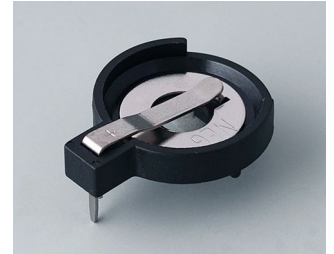

## BUTTON CELL HOLDERS

### Select Versions

**A9156001**  
Battery holder, 2 x AA  
PP  
black RAL 9005

**A9156003**  
Battery holder, 1 x 9 V (PP3)  
Steel  
nickel-plated

**A9174004**  
Battery compartment, 4 x AA  
ABS (UL 94 HB)  
off-white RAL 9002

**A9193037**  
Button cell holder, Ø 20 mm

**A9193038**  
Button cell holder, Ø 23 mm

**A9193039**  
Button cell holder, Ø 12 mm

**A9193040**  
Button cell holder, Ø 16 mm

**A9250250**  
Battery spacer  
PE foam  
50x25x4mm