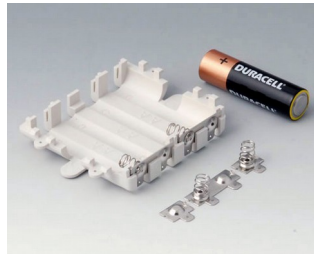

A9345217
Set of battery compartment, 4 x AA
ABS (UL 94 HB)
off-white RAL 9002