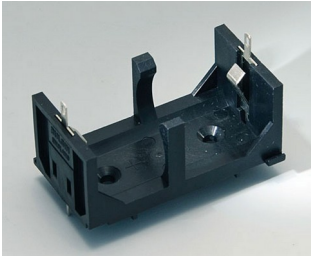

A9193038
Button cell holder, Ø 23 mm

A9193039
Button cell holder, Ø 12 mm

A9193040
Button cell holder, Ø 16 mm

A9250250
Battery spacer
PE foam
50x25x4mm

A9250251
Battery spacer
PE foam
50x25x3mm

A9301330
Battery holder, 3 x AA
PA
black RAL 9005

A9302510
Battery holder, 1 x 9 V (PP3)
PA
black RAL 9005

A9302540
Battery holder, 4 x AA
PA
black RAL 9005

BATTERY COMPARTMENTS AND HOLDERS,

GEHÄUSE
SYSTEME

BUTTON CELL HOLDERS

A9303210
Battery holder, 1 x C
PA
black RAL 9005