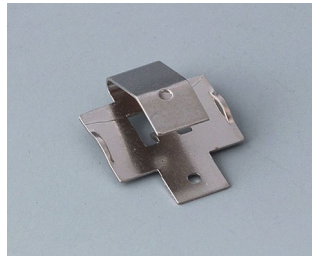

BATTERY COMPARTMENTS AND HOLDERS,

GEHÄUSE
SYSTEME

BUTTON CELL HOLDERS

Accessory "battery"

A9156002
Plug-in contact, 1 x 9 V (PP3)

A9161001
Set of battery clips, 4 x AA
Steel
tin-plated

A9193003
Battery-clips, double contact
Steel
tin-plated

A9193004
Battery-clips, single contact
Steel
tin-plated

A9193005
Battery clips, double contact
Steel
nickel-plated

A9193006
Battery-clips, single contact
Steel
nickel-plated

A9193008
Battery clips, double contact
CuBe
nickel-plated