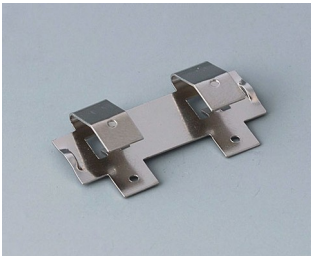

BATTERY COMPARTMENTS AND HOLDERS,

GEHÄUSE
SYSTEME

BUTTON CELL HOLDERS

Accessory "battery"

A9156002
Plug-in contact, 1 x 9 V (PP3)

A9161001
Set of battery clips, 4 x AA
Steel
tin-plated

A9193003
Battery-clips, double contact
Steel
tin-plated

A9193004
Battery-clips, single contact
Steel
tin-plated

A9193005
Battery clips, double contact
Steel
nickel-plated

A9193006
Battery-clips, single contact
Steel
nickel-plated

A9193008
Battery clips, double contact
CuBe
nickel-plated