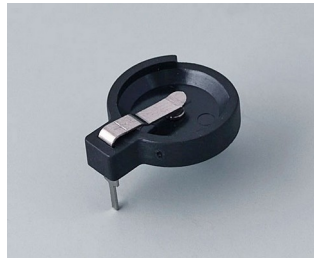

Machining

Printing

Laser marking

Installation / Assembly
of accessories

BATTERY COMPARTMENTS AND HOLDERS,

GEHÄUSE
SYSTEME

BUTTON CELL HOLDERS

Select Versions

A9156001
Battery holder, 2 x AA
PP
black RAL 9005

A9156003
Battery holder, 1 x 9 V (PP3)
Steel
nickel-plated

A9174004
Battery compartment, 4 x AA
ABS (UL 94 HB)
off-white RAL 9002

A9193037
Button cell holder, Ø 20 mm

A9193038
Button cell holder, Ø 23 mm

A9193039
Button cell holder, Ø 12 mm

A9193040
Button cell holder, Ø 16 mm

A9250250
Battery spacer
PE foam
50x25x4mm

A9250251
Battery spacer
PE foam
50x25x3mm

A9301330
Battery holder, 3 x AA
PA
black RAL 9005