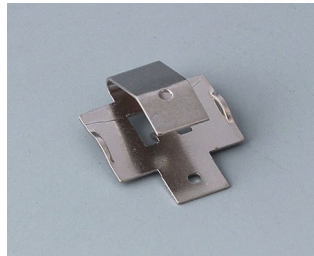

## BUTTON CELL HOLDERS

### Accessory "battery"

**A9156002**  
Plug-in contact, 1 x 9 V (PP3)

**A9161001**  
Set of battery clips, 4 x AA  
Steel  
tin-plated

**A9193003**  
Battery-clips, double contact  
Steel  
tin-plated

**A9193004**  
Battery-clips, single contact  
Steel  
tin-plated

**A9193005**  
Battery clips, double contact  
Steel  
nickel-plated

**A9193006**  
Battery-clips, single contact  
Steel  
nickel-plated

**A9193008**  
Battery clips, double contact  
CuBe  
nickel-plated