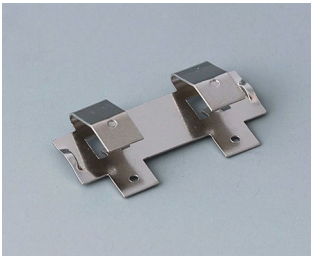

## BUTTON CELL HOLDERS

### Accessory "battery"

**A9156002**  
Plug-in contact, 1 x 9 V (PP3)

**A9161001**  
Set of battery clips, 4 x AA  
Steel  
tin-plated

**A9193003**  
Battery-clips, double contact  
Steel  
tin-plated

**A9193004**  
Battery-clips, single contact  
Steel  
tin-plated

**A9193005**  
Battery clips, double contact  
Steel  
nickel-plated

**A9193006**  
Battery-clips, single contact  
Steel  
nickel-plated

**A9193008**  
Battery clips, double contact  
CuBe  
nickel-plated