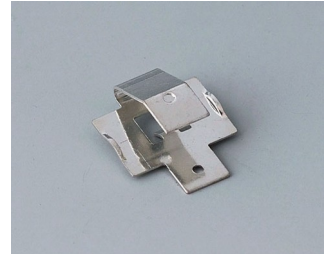

## BUTTON CELL HOLDERS

### Accessory "battery"

**A9156002**  
Plug-in contact, 1 x 9 V (PP3)

**A9161001**  
Set of battery clips, 4 x AA  
Steel  
tin-plated

**A9193003**  
Battery-clips, double contact  
Steel  
tin-plated

**A9193004**  
Battery-clips, single contact  
Steel  
tin-plated

**A9193005**  
Battery clips, double contact  
Steel  
nickel-plated

**A9193006**  
Battery-clips, single contact  
Steel  
nickel-plated

**A9193008**  
Battery clips, double contact  
CuBe  
nickel-plated