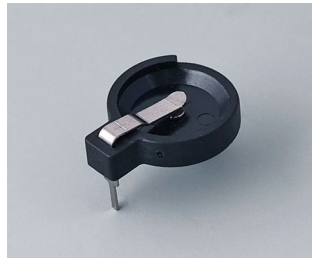

## BUTTON CELL HOLDERS

### Select Versions

**A9156001**  
Battery holder, 2 x AA  
PP  
black RAL 9005

**A9156003**  
Battery holder, 1 x 9 V (PP3)  
Steel  
nickel-plated

**A9174004**  
Battery compartment, 4 x AA  
ABS (UL 94 HB)  
off-white RAL 9002

**A9193037**  
Button cell holder, Ø 20 mm

**A9193038**  
Button cell holder, Ø 23 mm

**A9193039**  
Button cell holder, Ø 12 mm

**A9193040**  
Button cell holder, Ø 16 mm

**A9250250**  
Battery spacer  
PE foam  
50x25x4mm