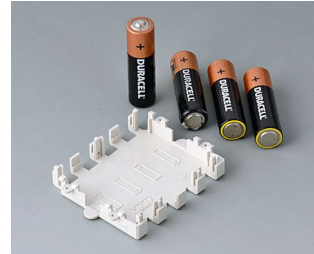

Customising Options

What do you still need for your own very personal product? We can supply enclosures and tuning knobs with all necessary modifications for fitting your electronic components.
Customising options for Battery compartments and holders, button cell holders

Machining

Printing

Laser marking

Installation / Assembly
of accessories

BATTERY COMPARTMENTS AND HOLDERS,

GEHÄUSE
SYSTEME

BUTTON CELL HOLDERS

Select Versions

A9156001
Battery holder, 2 x AA
PP
black RAL 9005

A9156003
Battery holder, 1 x 9 V (PP3)
Steel
nickel-plated

A9174004
Battery compartment, 4 x AA
ABS (UL 94 HB)
off-white RAL 9002

A9193037
Button cell holder, Ø 20 mm

A9193038
Button cell holder, Ø 23 mm

A9193039
Button cell holder, Ø 12 mm

A9193040
Button cell holder, Ø 16 mm

A9250250
Battery spacer
PE foam
50x25x4mm

A9250251
Battery spacer
PE foam
50x25x3mm

A9301330
Battery holder, 3 x AA
PA
black RAL 9005