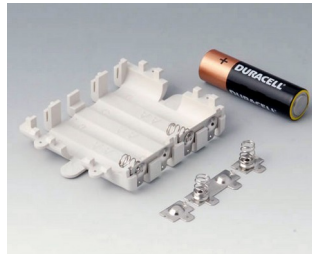

A9345217
Set of battery compartment, 4 x AA
ABS (UL 94 HB)
off-white RAL 9002