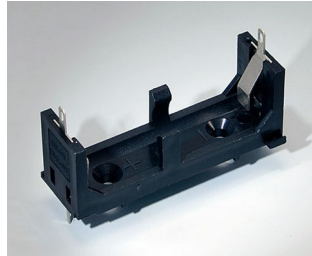

A9156001
Battery holder, 2 x AA
PP
black RAL 9005

A9156003
Battery holder, 1 x 9 V (PP3)
Steel
nickel-plated

A9174004
Battery compartment, 4 x AA
ABS (UL 94 HB)
off-white RAL 9002

A9193037
Button cell holder, Ø 20 mm

A9193038
Button cell holder, Ø 23 mm

A9193039
Button cell holder, Ø 12 mm

A9193040
Button cell holder, Ø 16 mm

A9250250
Battery spacer
PE foam
50x25x4mm

A9250251
Battery spacer
PE foam
50x25x3mm

A9301330
Battery holder, 3 x AA
PA
black RAL 9005

A9302510
Battery holder, 1 x 9 V (PP3)
PA
black RAL 9005

A9302540
Battery holder, 4 x AA
PA
black RAL 9005

BATTERY COMPARTMENTS AND HOLDERS,

GEHÄUSE
SYSTEME

BUTTON CELL HOLDERS

A9303210
Battery holder, 1 x C
PA
black RAL 9005

A9303310
Battery holder, 1 x AA
PA
black RAL 9005

A9336117
Battery compartment kit, 3 x AA
ABS (UL 94 HB)
off-white RAL 9002
93x69mm
IP 54

A9336118
Battery compartment kit, 3 x AA
ABS (UL 94 HB)
lava
93x69mm
IP 54