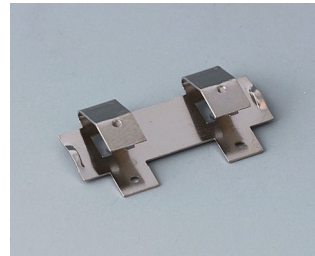

## BUTTON CELL HOLDERS

### Accessory "battery"

**A9156002**  
Plug-in contact, 1 x 9 V (PP3)

**A9161001**  
Set of battery clips, 4 x AA  
Steel  
tin-plated

**A9193003**  
Battery-clips, double contact  
Steel  
tin-plated

**A9193004**  
Battery-clips, single contact  
Steel  
tin-plated

**A9193005**  
Battery clips, double contact  
Steel  
nickel-plated

**A9193006**  
Battery-clips, single contact  
Steel  
nickel-plated

**A9193008**  
Battery clips, double contact  
CuBe  
nickel-plated