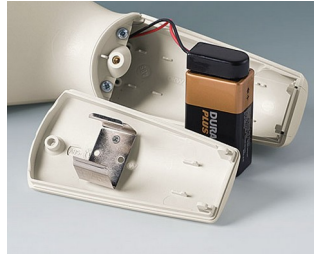

Machining

Printing

Laser marking

Installation / Assembly
of accessories

BATTERY COMPARTMENTS AND HOLDERS,

GEHÄUSE
SYSTEME

BUTTON CELL HOLDERS

Select Versions

A9156001
Battery holder, 2 x AA
PP
black RAL 9005

A9156003
Battery holder, 1 x 9 V (PP3)
Steel
nickel-plated

A9174004
Battery compartment, 4 x AA
ABS (UL 94 HB)
off-white RAL 9002

A9193037
Button cell holder, Ø 20 mm