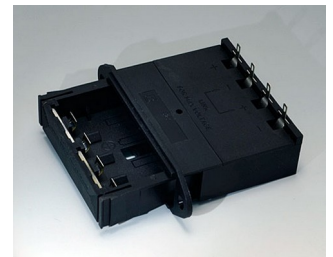

A9156001
Battery holder, 2 x AA
PP
black RAL 9005

A9156003
Battery holder, 1 x 9 V (PP3)
Steel
nickel-plated

A9174004
Battery compartment, 4 x AA
ABS (UL 94 HB)
off-white RAL 9002

A9193037
Button cell holder, Ø 20 mm

A9193038
Button cell holder, Ø 23 mm

A9193039
Button cell holder, Ø 12 mm

A9193040
Button cell holder, Ø 16 mm

A9250250
Battery spacer
PE foam
50x25x4mm

A9250251
Battery spacer
PE foam
50x25x3mm

A9301330
Battery holder, 3 x AA
PA
black RAL 9005

A9302510
Battery holder, 1 x 9 V (PP3)
PA
black RAL 9005

A9302540
Battery holder, 4 x AA
PA
black RAL 9005

BATTERY COMPARTMENTS AND HOLDERS,

GEHÄUSE
SYSTEME

BUTTON CELL HOLDERS

A9303210
Battery holder, 1 x C
PA
black RAL 9005