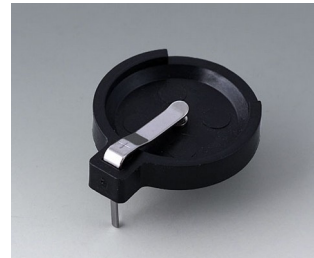

## BUTTON CELL HOLDERS

### Select Versions

**A9156001**  
Battery holder, 2 x AA  
PP  
black RAL 9005

**A9156003**  
Battery holder, 1 x 9 V (PP3)  
Steel  
nickel-plated

**A9174004**  
Battery compartment, 4 x AA  
ABS (UL 94 HB)  
off-white RAL 9002

**A9193037**  
Button cell holder, Ø 20 mm

**A9193038**  
Button cell holder, Ø 23 mm

**A9193039**  
Button cell holder, Ø 12 mm

**A9193040**  
Button cell holder, Ø 16 mm

**A9250250**  
Battery spacer  
PE foam  
50x25x4mm