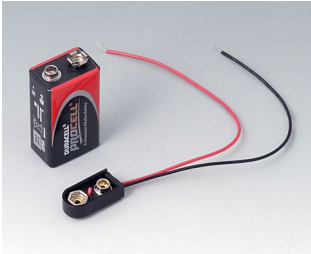

BATTERY COMPARTMENTS AND HOLDERS,

GEHÄUSE
SYSTEME

BUTTON CELL HOLDERS

Accessory "battery"

A9156002
Plug-in contact, 1 x 9 V (PP3)

A9161001
Set of battery clips, 4 x AA
Steel
tin-plated

A9193003
Battery-clips, double contact
Steel
tin-plated