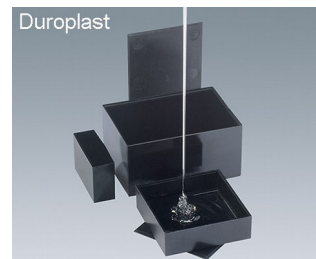

POTTING BOXES DUROPLASTIC

Plastic enclosures for encapsulating electronics

Comprehensive range of boxes for potting electronic assemblies. With special cost advantages for series type production.

- potted assemblies are protected from shock as well as temperature, dampness and chemical influences
- Duroplast: resistant to deformation and extreme temperatures, less resistant to impact than the PA or ABS models, 19 sizes (20 x 20 x 13.1 mm to 100 x 100 x 40 mm), optional lids available

[Link POTTING BOXES Thermoplast](#)

Customising Options

What do you still need for your own very personal product? We can supply enclosures and tuning knobs with all necessary modifications for fitting your electronic components.